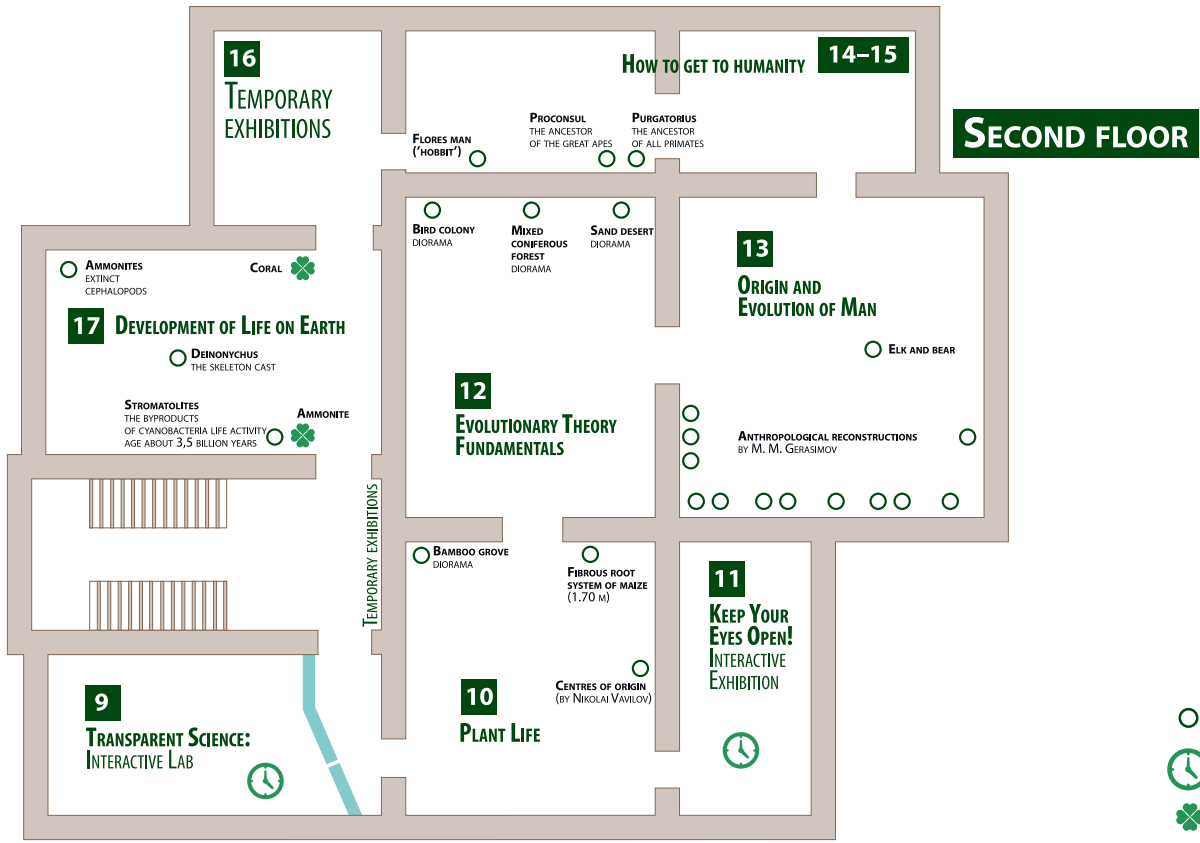

MUSEUM PLAN

- SEE DETAILED DESCRIPTION IN THE EXHIBITION HALL
- WORKSHOP ROOM (GUIDED TOURS ONLY)
- TOUCH IT FOR LUCK